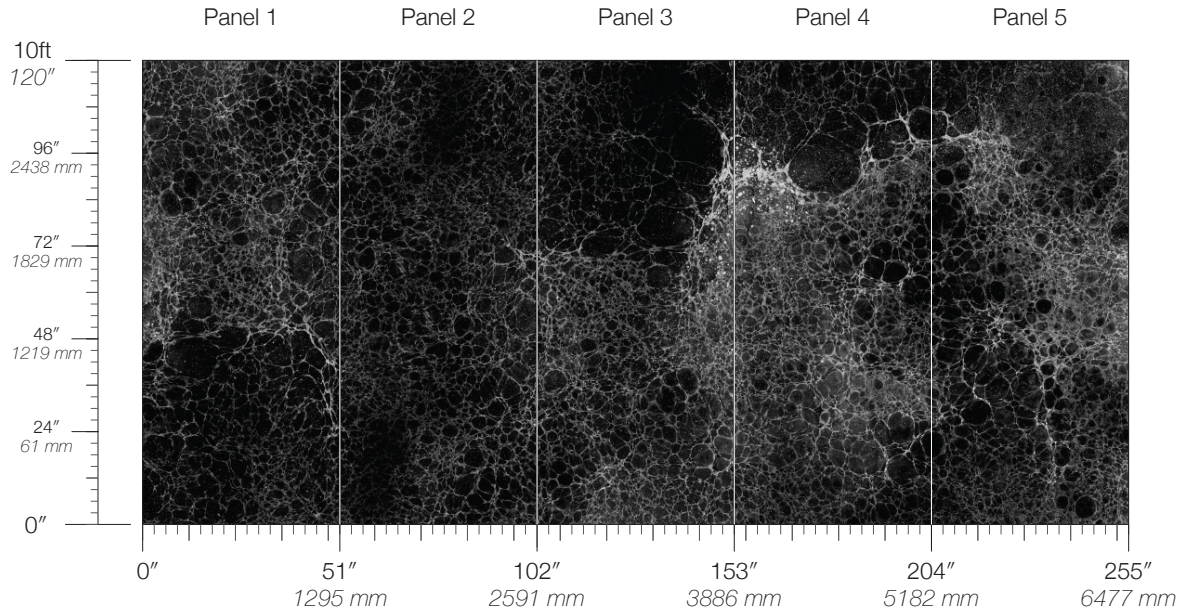

# Lunaris Midnight

Suitable for residential and commercial projects

**COLOR**  
Midnight

**ITEM**  
1502

**CONTENT**  
Type II Vinyl

**PANEL WIDTH**  
51" / 1295 mm trimmed

**PANEL HEIGHT**  
120" / 3048 mm standard