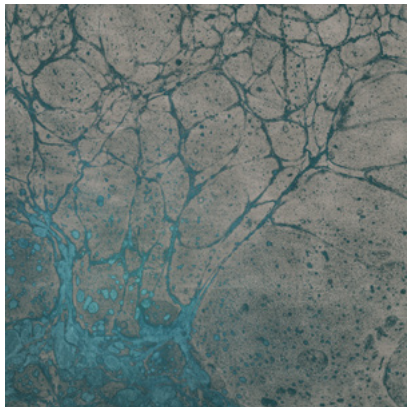

# LUNARIS

Tear Sheet

Lunaris celebrates the mesmerizing qualities of the night sky.

CHAMPAGNE

FOG

MIDNIGHT

OXIDE

POLARIS

**REPEAT**  
Non-repeating

**STOCK**  
Made to order

**LEAD TIME**  
4 weeks to print

**MINIMUM**  
1 panel

**PRICE**  
Available upon request

**ORIGIN**  
USA

**DETAILS**  
Custom options available

**ENVIRONMENTAL**  
Recycled Content  
Phthalate Free  
Low VOC  
HPD Available